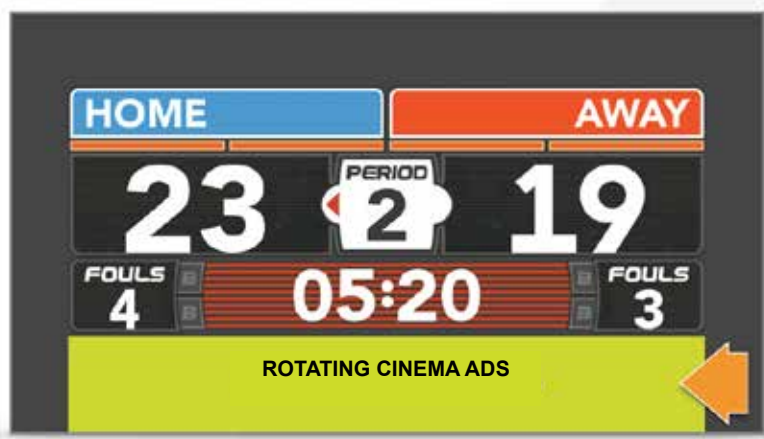

Rotating Cinema Ad Specifications