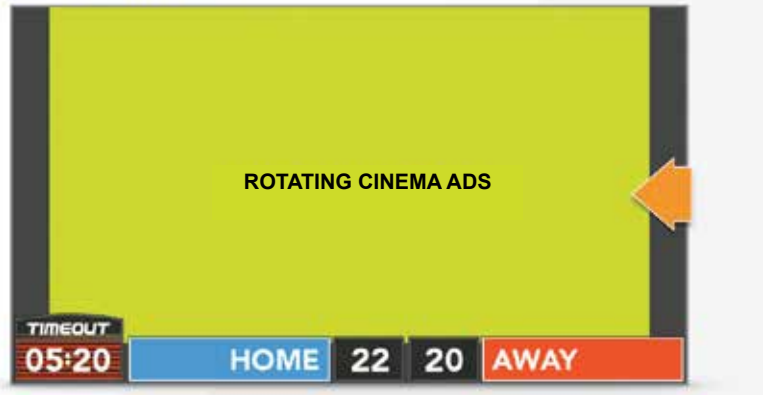

Please submit your logo to development@tclubbock.org by **May 1, 2026** for review.

Example of Baseball scoreboard and fence signs

Example of Sponsor board in the Lions' Den

LIONS' DEN DIGITAL SCOREBOARD

Rotating Cinema Ad Example

Cinema ads are displayed during "coldown" periods: pregame, timeouts, and halftimes

Rotating Cinema Ad Specifications

ARTWORK SPECS:

FORMAT: JPG, PNG
RESOLUTION: 1920x1080px @72 dpi
MAX SIZE: 2MB